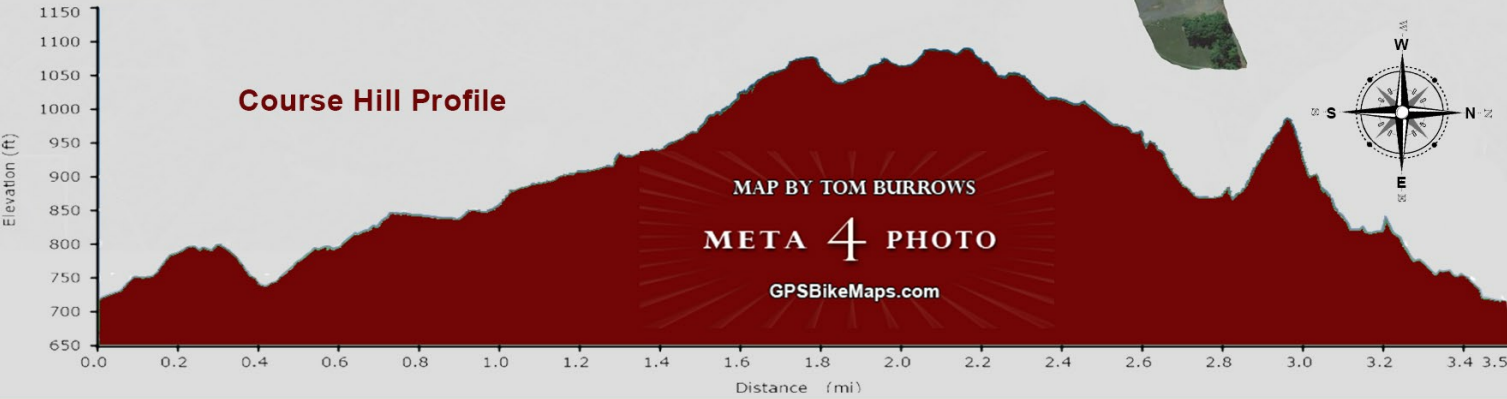

2014 Maps
Pro Course
Amateurs
Juniors
Super-D
Short Track

XC MOUNTAIN BIKE BEAR CREEK RESORT, PA

Pro Cross-Country Course in Yellow

Other Trails in Red, White or Black
Main Resort Trails Marked with Trail Numbers
Ski Trails in Blue, Green or Gray

Course Hill Profile

MAP BY TOM BURROWS
META 4 PHOTO
GPSBikeMaps.com